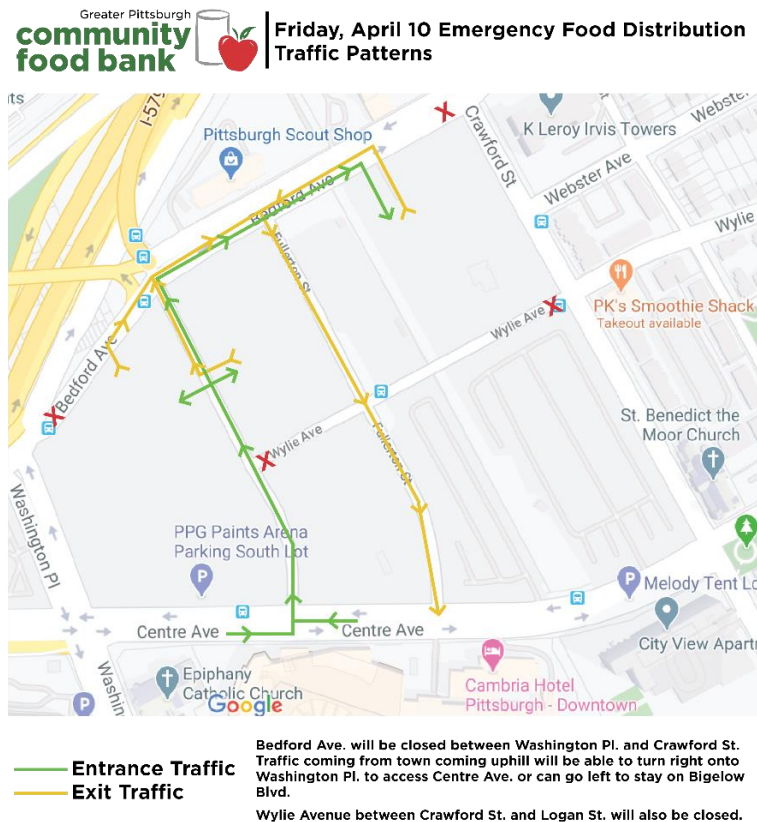

### Traffic pattern for Food Bank emergency food distribution at PPG Paints Arena announced

**DUQUESNE, PA (April 9, 2020)** – Working in conjunction with the Pittsburgh Penguins, Allegheny Fayette Central Labor Council and Pittsburgh Bureau of Police, Greater Pittsburgh Community Food Bank (the Food Bank) an emergency drive-up food distribution set to take place at the parking lots of PPG Paints Arena from **10 a.m. to 1 p.m. on Friday, April 10**. The organizations plan to serve 1,300 vehicles through this three-hour event.

All vehicles attending the emergency food distribution will enter the distribution area by turning onto Logan Street from Centre Avenue. Once on Logan Street, parking lot attendants will direct vehicles into one of three lots where food will be distributed. To exit, all traffic will be routed to Fullerton Street and will exit via Centre Avenue.

-more-

Road closures as a result of this event are:

- Bedford Avenue between Washington Place and Crawford Street will be closed to traffic from town going uphill. Traffic from town can turn right onto Washington Place to access Centre Avenue or stay left on Bigelow Boulevard.
- Wylie Avenue will be closed between Crawford Street and Logan Street.